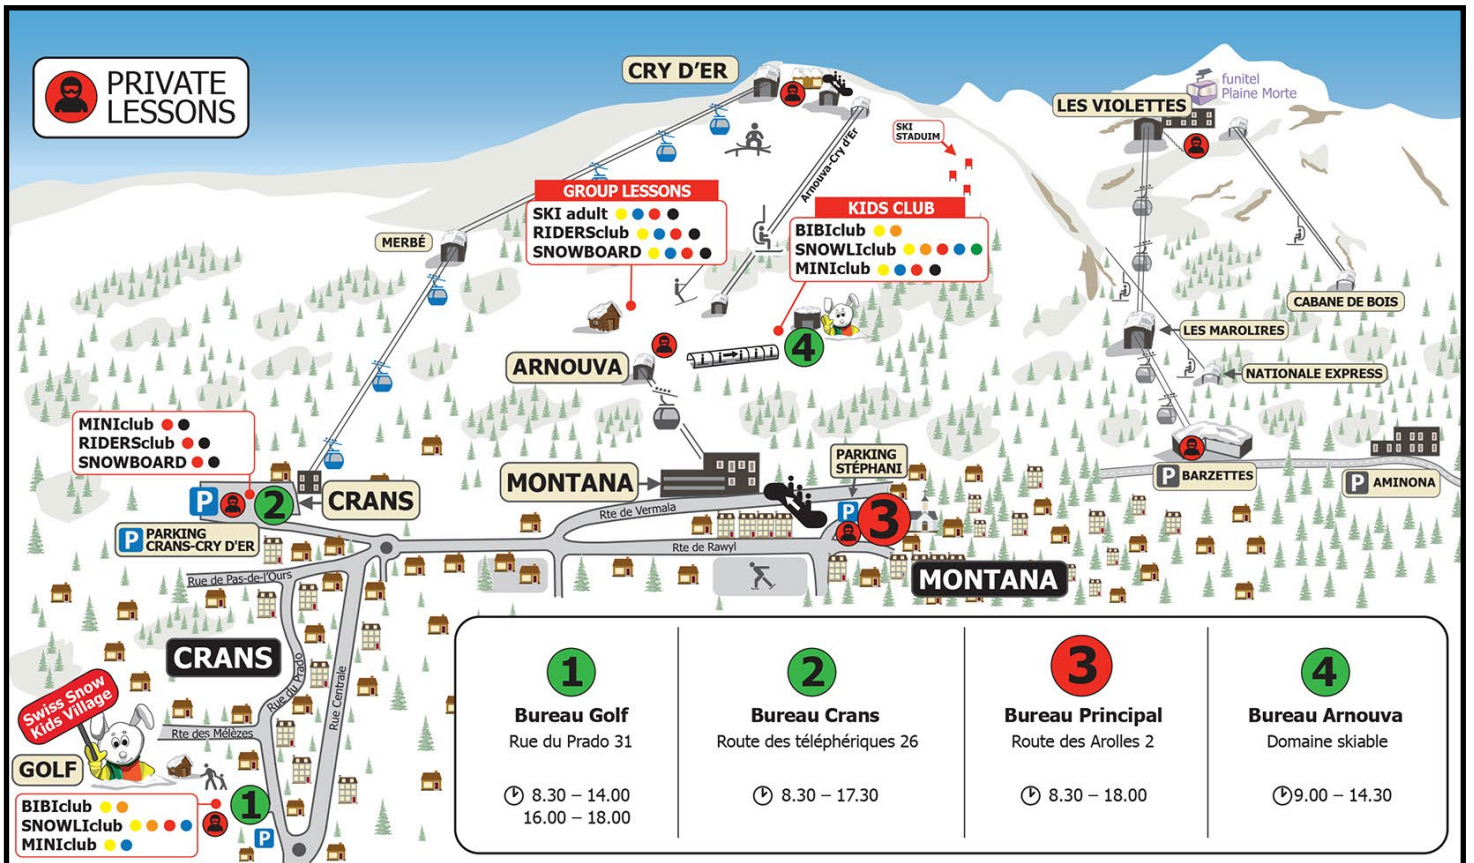

Program: 3 hours every morning, from Monday to Friday for a lot of fun!

For every level, the meeting point is situated about 50 meters at the arrival of Montana (Arnouva) gondola, on the left of the departure of the Verdets teleski.

The meeting point is at 50 meters in front of the top of Montana cable car (Arnouva) at the left of the Verdets button lift, for all levels.

Black level mandatory

## Level

---

YELLOW

You have never skied before

BLUE

You know how to stop and turn in snowplough. You can take the ski-lifts easily.

RED

You start skiing in parallel and can ski down a red slope.

BLACK

You can ski in parallel in any conditions and on every slopes.

**PRINCIPAL MEETING POINTS: Arnouva, Golf, Crans**

**Meeting points Sector ARNOUVA**